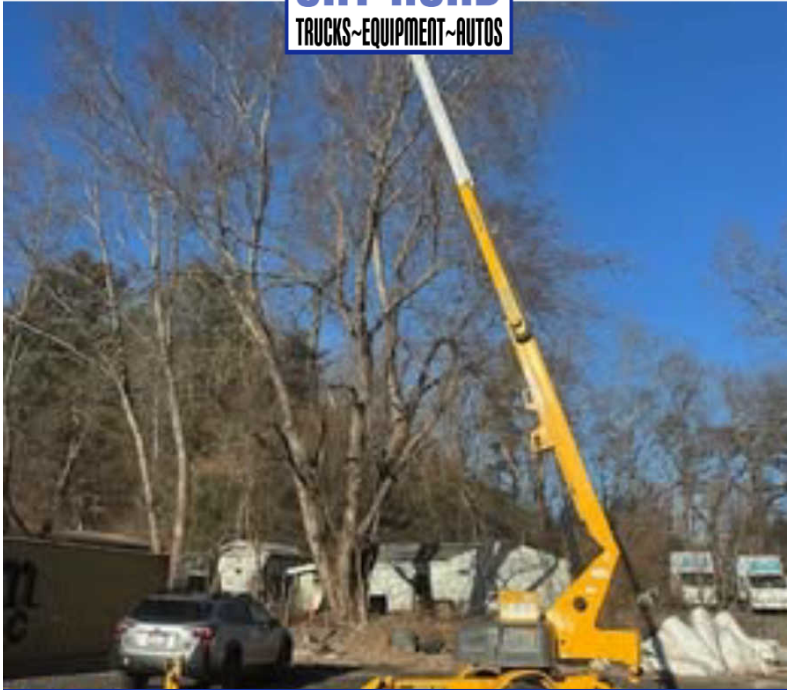

Call: **978-948-2226**

**2014 HAULOTTE /BILJAX 3632 TOWABLE ELECTRIC 42' M**

**\$16,900**

**978-948-2226**

**BAY ROAD**  
TRUCKS~EQUIPMENT~AUTOS

56 Newburyport Turnpike Rd  
Rowley, MA 01969

56 NEWBURYPORT  
TURNPIKE ROAD  
ROWLEY MA,01969

[Scan QR Code or Click Here](#)

**WWW.BAYROADTRUCK.COM**

VIN: N/A

STK#: 000028

EXTERIOR COLOR: YELLOW

CONDITION: USED

COLOR: YELLOW

MILEAGE: 695

INTERIOR COLOR: BLACK

**DESCRIPTION/OPTIONS:** 2014 HAULOTTE / BILJAX 3632 TOW BEHIND ELECTRIC POWERED 42' WK HT MAN LIFT HAS 695 WORKING HOURS SELF LEVELING 500 POUND BASKET APPX 4400 POUND MACHINE IN GOOD WORKING CONDITION GOOD RUBBER PINTIL RING CALL OR TEXT DAN 978-361-6184 WE ARE LOCATED IN ROWLEY MASS NORTH OF BOSTON WE CAN ARRANGE SHIPPING WE OFFER FINANCING THRU OUR WEBSITE AT BAYROADTRUCK.COM WE CAN ONLY ACCEPT CERTIFIED BANK CHECK , BANK WIRE OR CASH FOR PAYMENT